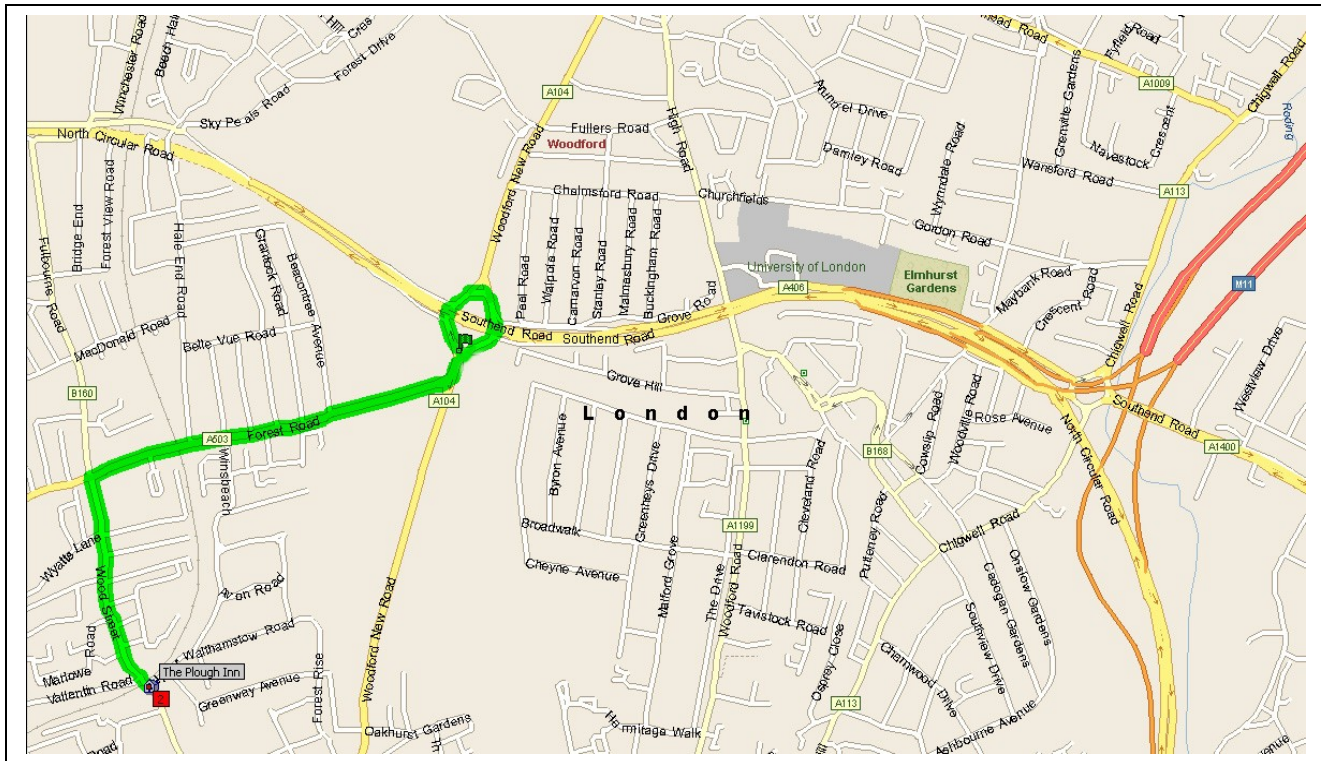

WALTHAMSTOW FOLK

How to Find Us...

The Plough Inn
173 Wood Street
Walthamstow
London E17 3NU

From most locations take the motorway to London then turn onto the eastbound A406 North Circular Road. Alternatively take the M25 to the M11, travel south to the A406 and turn Right (westbound) for one junction. If traveling from the South you may want to take the A102 North through the Blackwall tunnel and then the A12 north to the A406.

From the A406 North Circular Road turn south from the Waterworks Roundabout staying in the outside lane and then turn immediately right onto the A503 Forest Road. Turn left at the Library into Wood Street. The Plough is on your right immediately after Wood Street BR.

There are no major restrictions on street parking in the local area in the evening.

There is comprehensive travel information at the venue website www.theploughinne17.co.uk